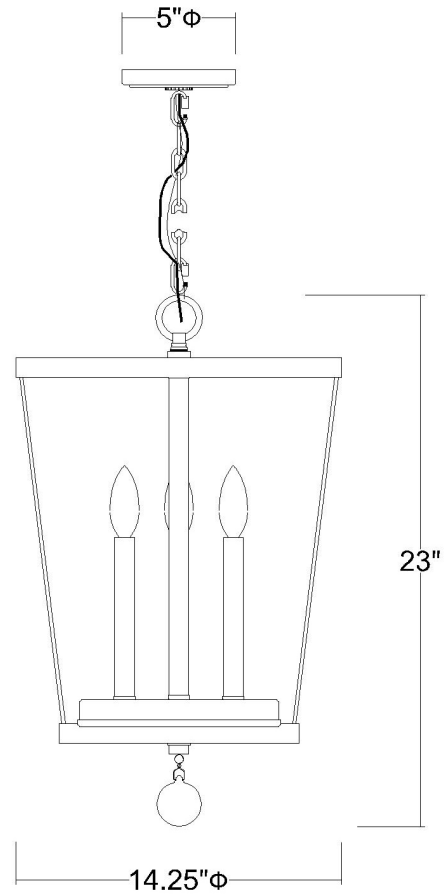

IN11343CW

CALLIE 3-LIGHT PENDANT

Description:	Callie 3-Light Pendant
Finish:	Country White
Dimensions:	14-1/4" Dia. x 23" H
Bulbs:	3-60W Cand.
Installed Weight:	16.5 lbs.
Certification:	cUL / dry location

Material:	Steel, crystal, glass
Shades:	NA
Glass:	Clear
Canopy Dimensions:	5" Dia.
Chain/Wire:	5' Chain, 12' Wire
Additional Finishes:	NA